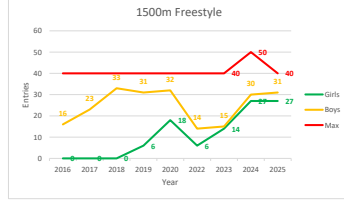

Year on year entry analysis since 2016