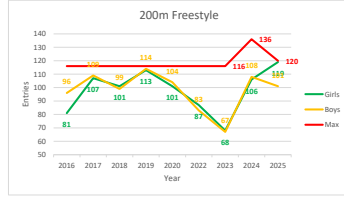

Year on year entry analysis since 2016