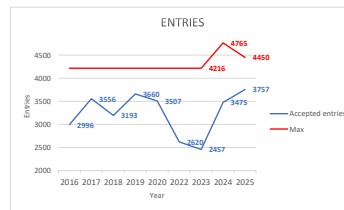

Year on year entry analysis since 2016