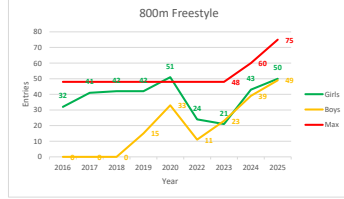

Year on year entry analysis since 2016