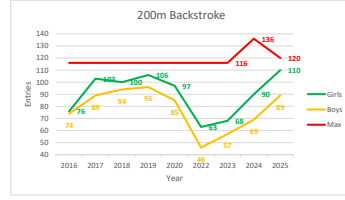

Year on year entry analysis since 2016