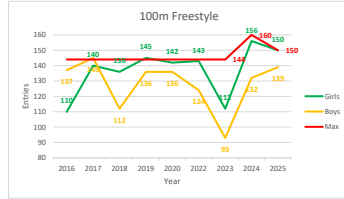

Year on year entry analysis since 2016