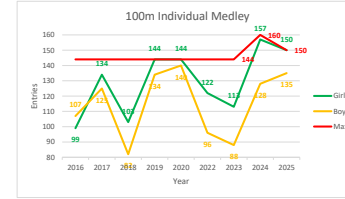

Year on year entry analysis since 2016