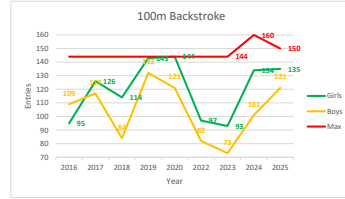

Year on year entry analysis since 2016