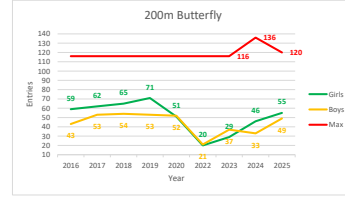

Year on year entry analysis since 2016