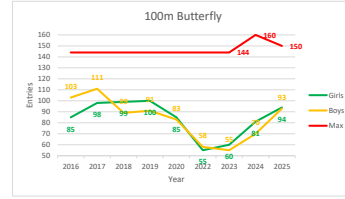

Year on year entry analysis since 2016