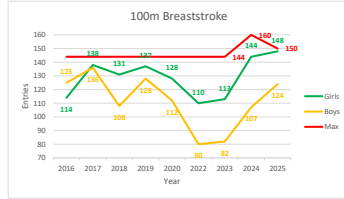

Year on year entry analysis since 2016