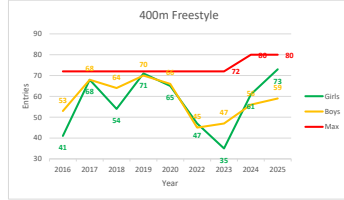

Year on year entry analysis since 2016