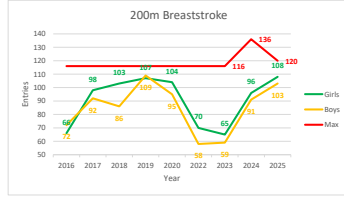

Year on year entry analysis since 2016