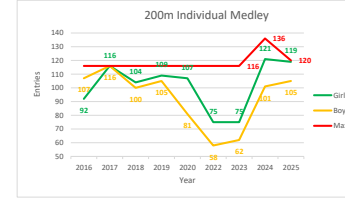

Year on year entry analysis since 2016